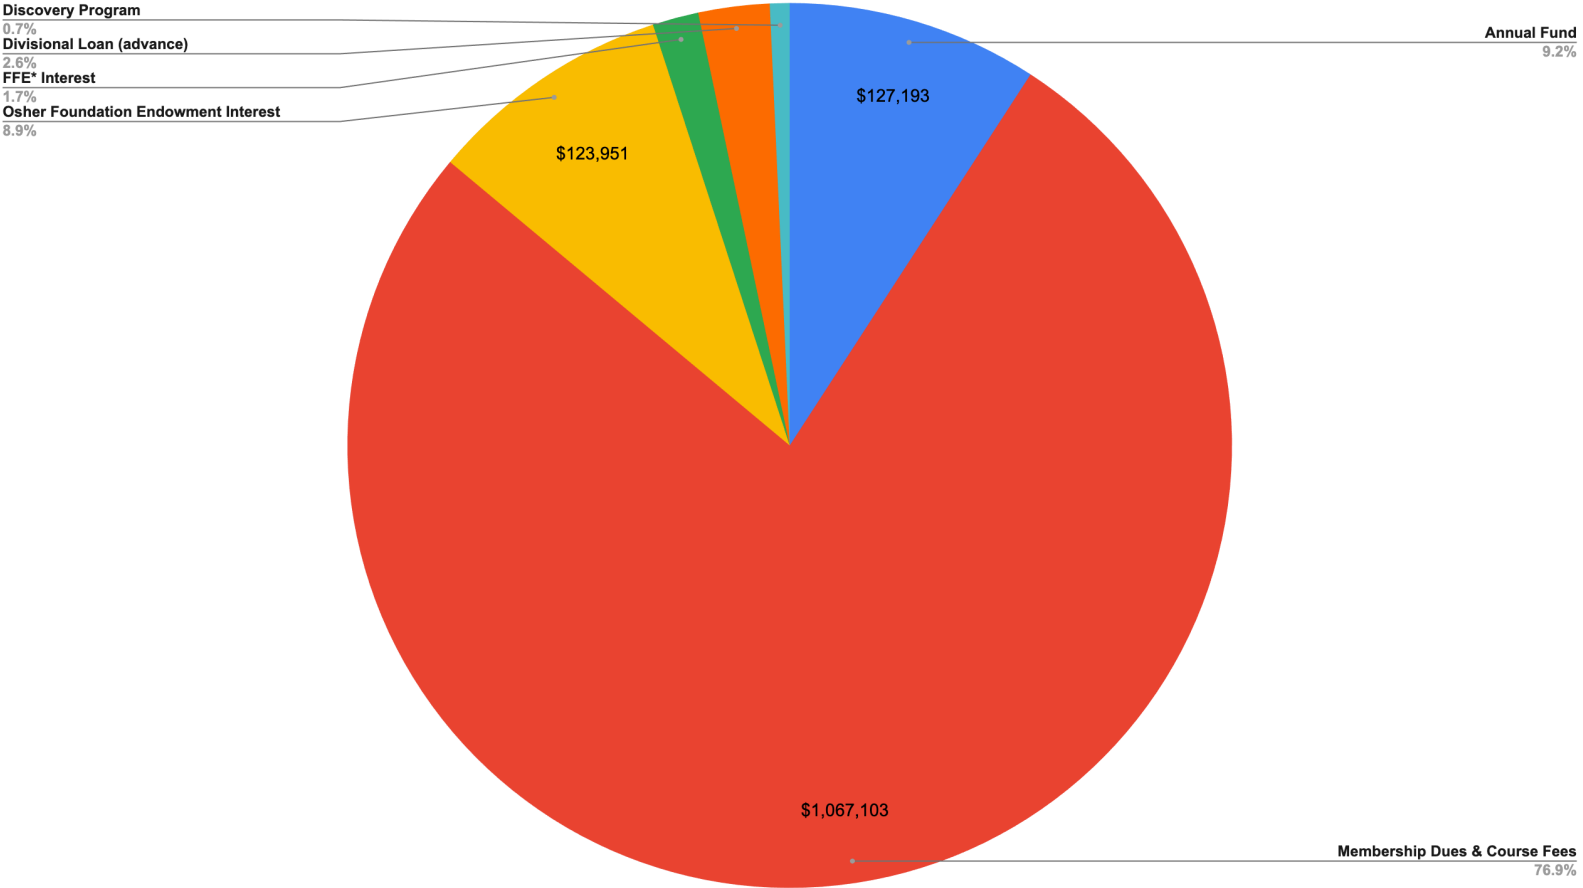

Revenue: $1,387,675