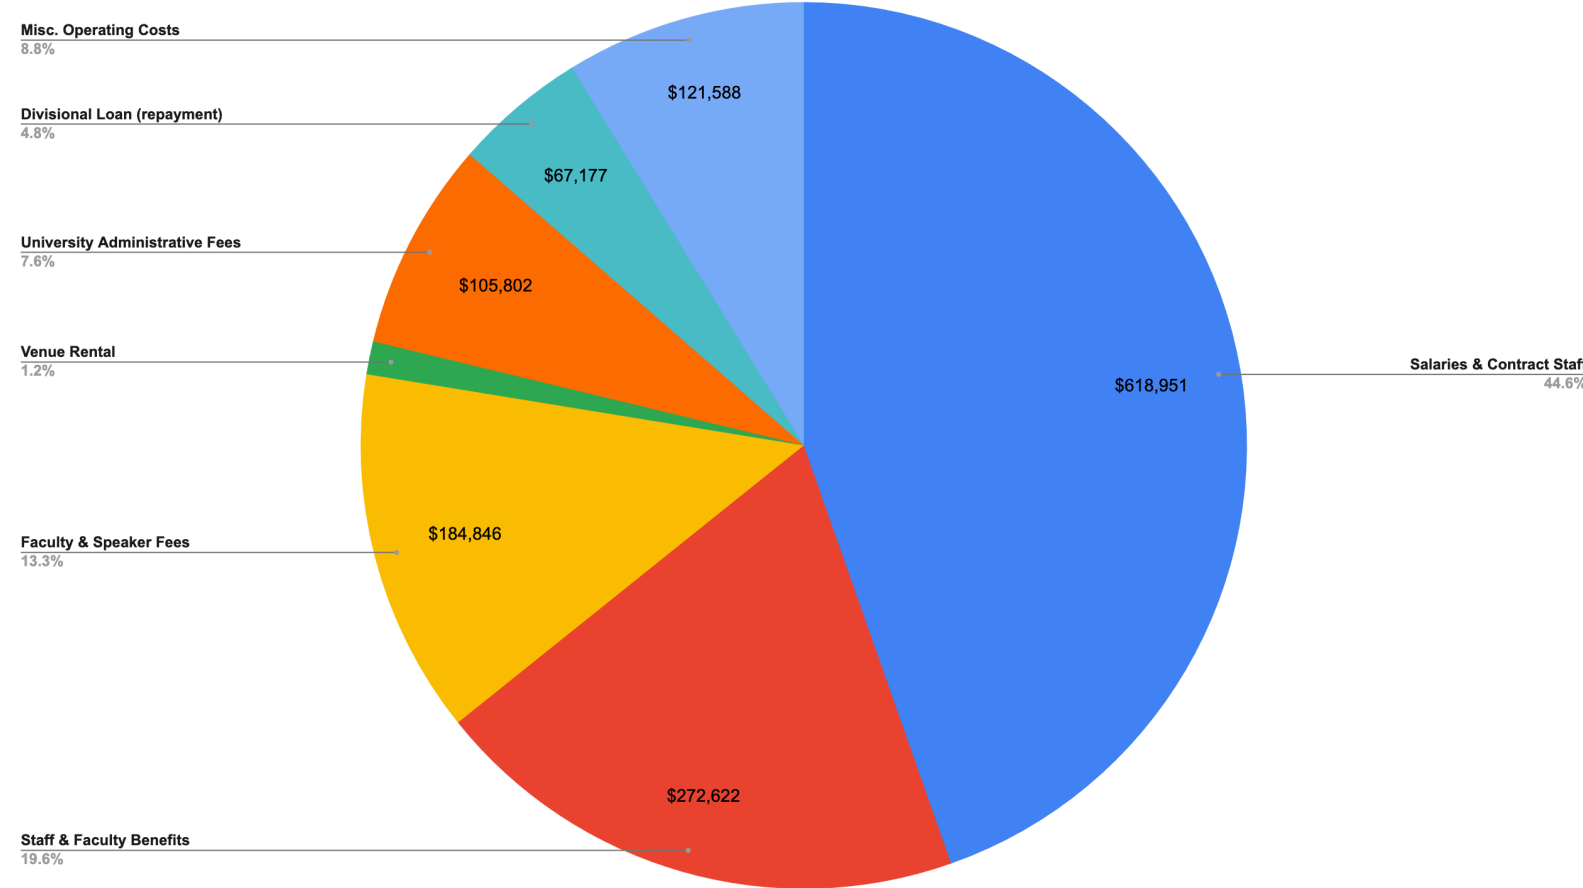

Expenses: $1,387,675